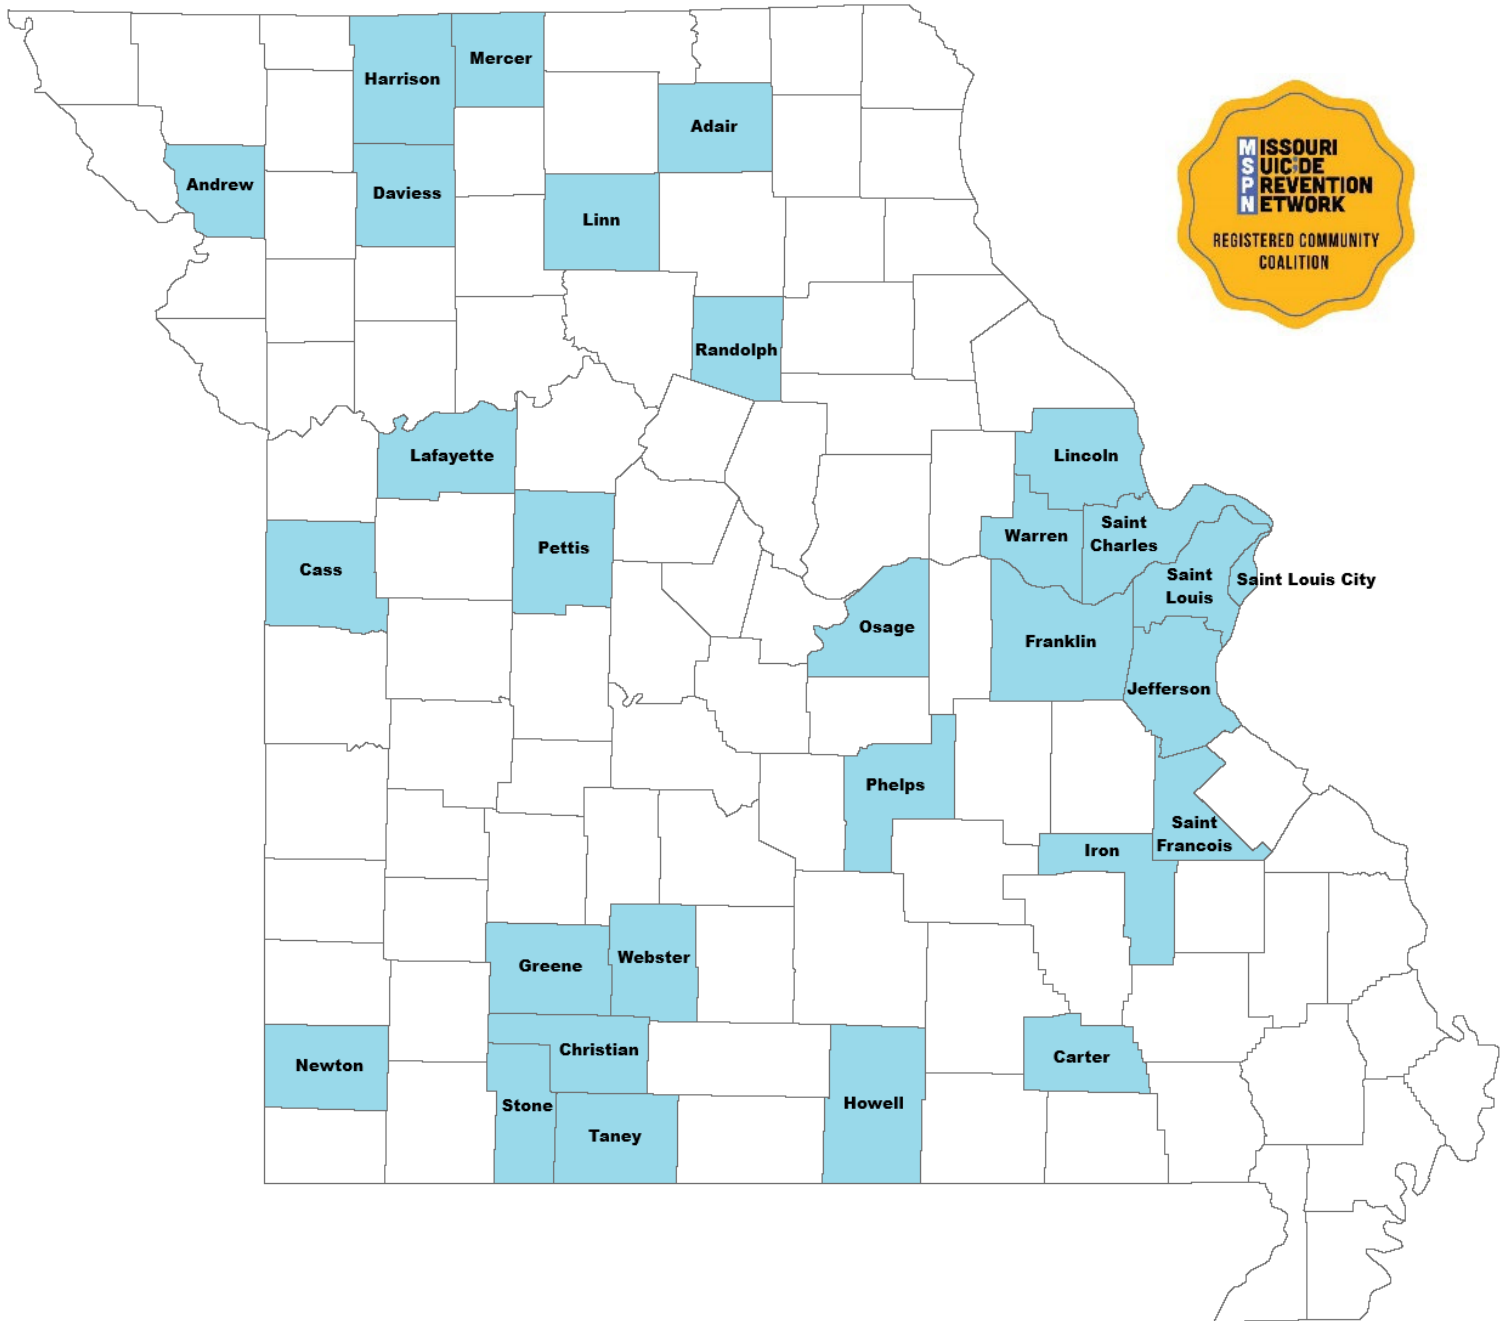

# MISSOURI SUICIDE PREVENTION NETWORK (MSPN) REGISTERED COALITIONS

Missouri Department of Mental Health, Division of Behavioral Health

<b>COUNTY</b>	<b>COALITION NAME</b>
Adair	Northeast Missouri Drug-Free Communities
Andrew	Andrew County Health & Safety Coalition
Carter	Carter County Hope Coalition
Cass	You Matter Archie
Christian	Christian County Suicide Prevention Network
Daviess	Northwest Missouri Suicide Prevention Coalition
Franklin	St. Louis Building Trades Wellness Coalition
Franklin	St. Louis Regional Suicide Prevention Coalition
Greene	Greene County Suicide Prevention Network
Harrison	Northwest Missouri Suicide Prevention Coalition
Howell	Howell County Suicide Prevention Network
Iron	Iron County Health Coalition
Jefferson	St. Louis Building Trades Wellness Coalition
Jefferson	St. Louis Regional Suicide Prevention Coalition
Lafayette	Lafayette County Veteran Suicide Prevention Coalition
Lincoln	St. Louis Building Trades Wellness Coalition
Linn	Linn County Youth Coalition
Linn	Moms Breaking the Silence
Mercer	Northwest Missouri Suicide Prevention Coalition
Newton	Newton County Community Coalition
Osage	Osage County Anti-Drug Community Action Team
Pettis	Pettis County Adolescent Health Coalition
Phelps	Missouri S&T Health and Well-Being Committee
Randolph	Randolph County Suicide Prevention Coalition
Saint Charles	St. Louis Building Trades Wellness Coalition
Saint Charles	St. Louis Regional Suicide Prevention Coalition
Saint Francois	St. Francois County Mental Health Board
Saint Louis	St. Louis Building Trades Wellness Coalition
Saint Louis	St. Louis Community College Missouri Suicide Prevention Coalition
Saint Louis	St. Louis Regional Suicide Prevention Coalition
Saint Louis City	St. Louis Building Trades Wellness Coalition
Saint Louis City	St. Louis Community College Missouri Suicide Prevention Coalition
Saint Louis City	St. Louis Regional Suicide Prevention Coalition
Stone	Stone County Community Health Coalition
Taney	Taney County Suicide Prevention Network
Warren	St. Louis Building Trades Wellness Coalition
Webster	Webster County CommUNITY Partnership